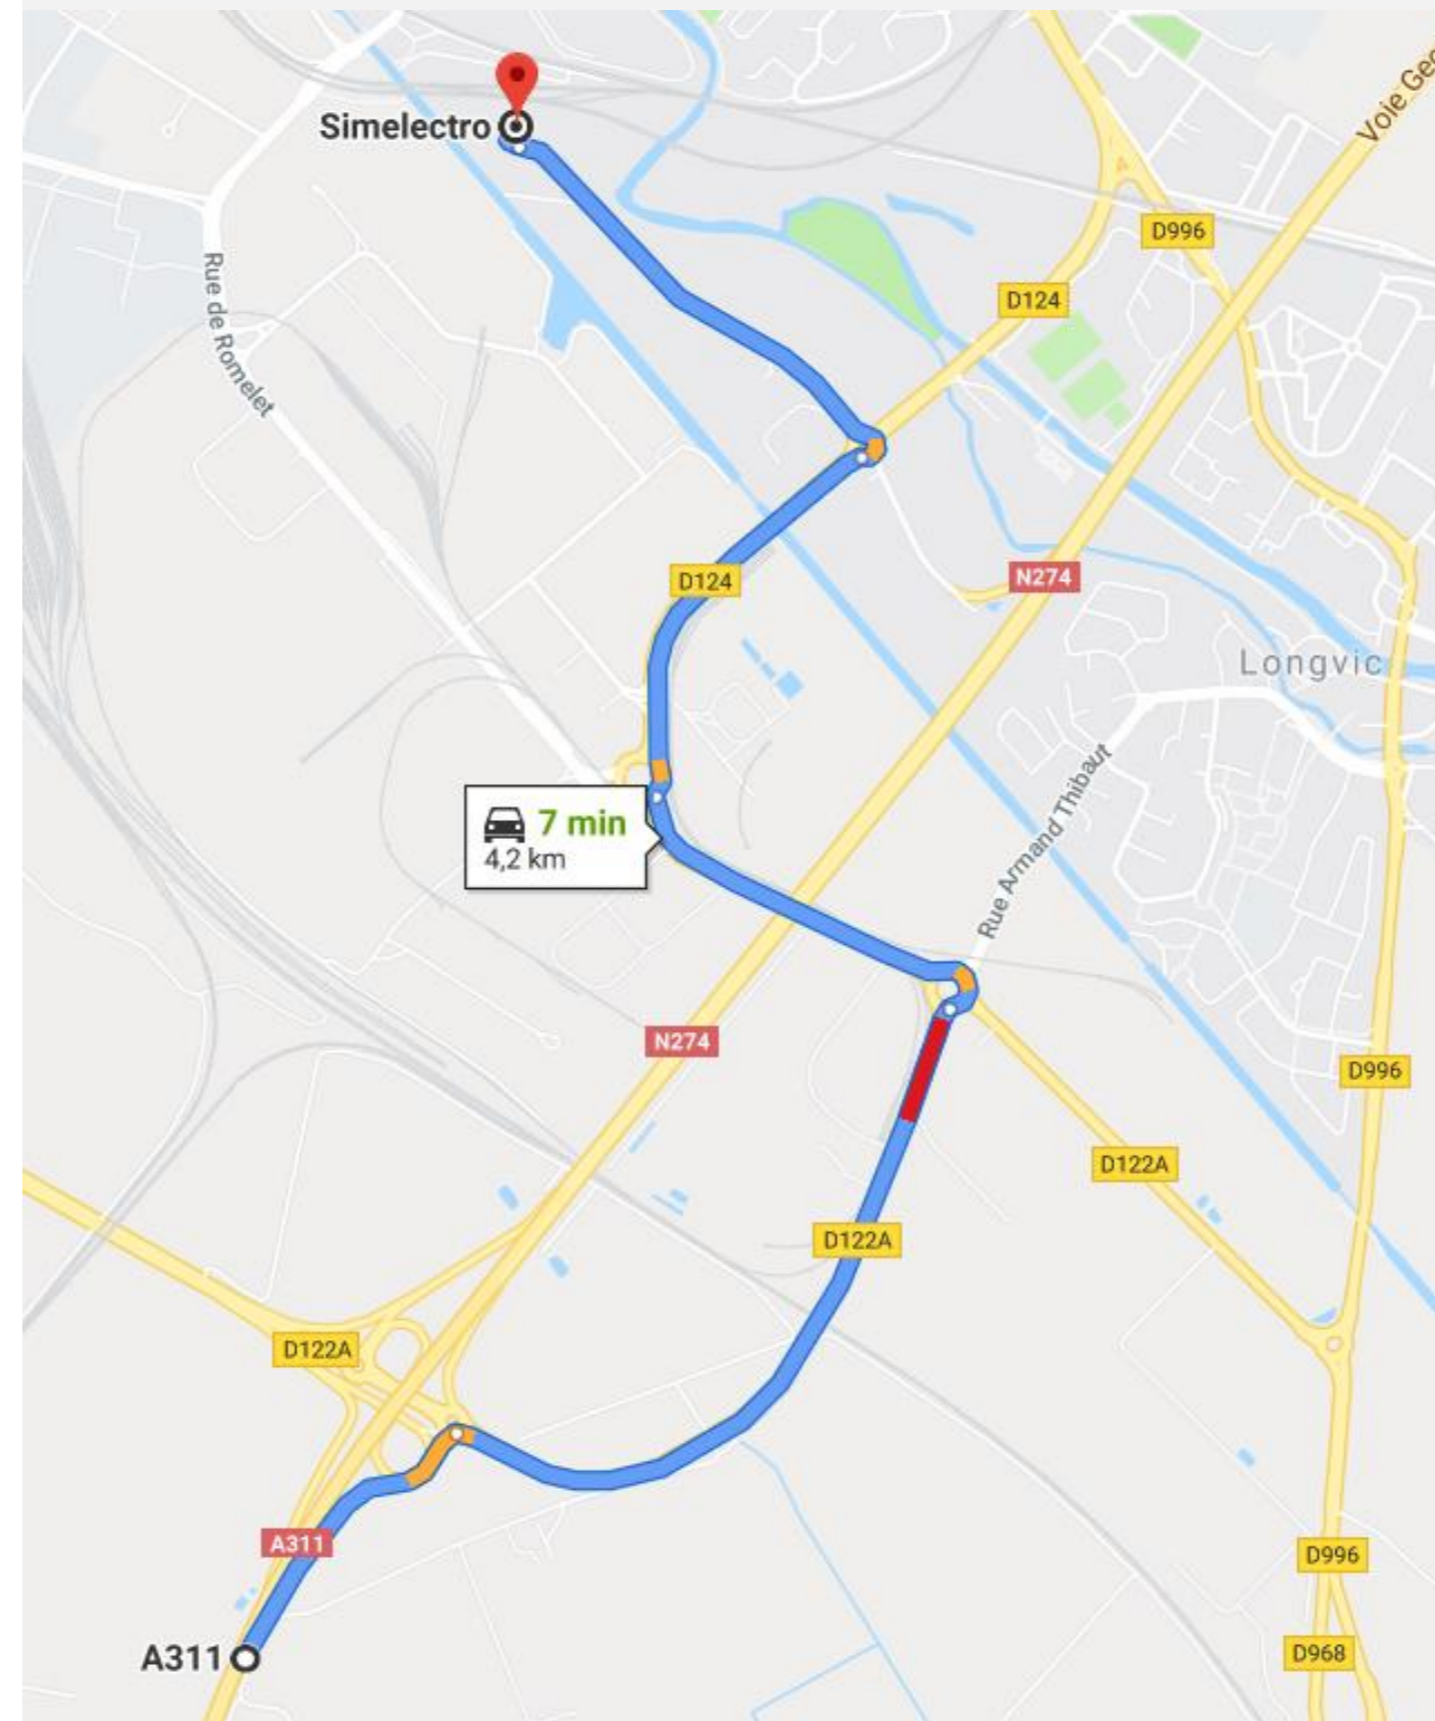

Simelectro P&S - Access map

📍 30, Rue Professeur Louis Néel
21600 Longvic - France

☎ +33 3 80 69 14 00

🕒 Monday to Thursday
from 9 a.m. to 12 a.m.
from 2 p.m. to 4:30 p.m.
Friday
from 9 a.m. to 12 a.m.

Acces

- **By train**

Train station " Dijon ville"

Then Taxi or car rental

- **By car**

On motorway " A311/N274 "

Exit 47 "Longvic"

Delivery/pick-up
access

Visitor
access